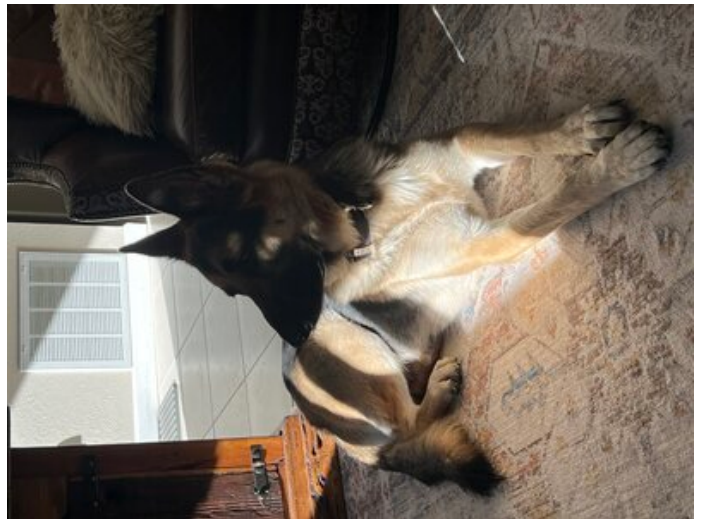

Dog in good health and wearing new collar but no tags

**ADDITIONAL COMMENTS ABOUT THE ANIMAL**

He has been seen over the last wk in the neighborhood and off Old Melbourne Highway. Was able to get him in my yard and feed him. Officer Quezada scanned him for chip and it was found. No information on the dog available. It is a good gentle dog.

**FOUND PET PHOTO**

Photo 1

IMG\_5423.jpeg

Photo 2

IMG\_5424.jpeg